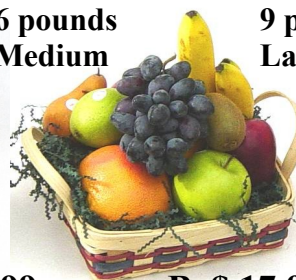

### Country Home.....\$27.99

- 8 oz. 2B Apiary Honey
- 1 lb. Kansas Seal Pancake/Waffle Mix
- 12 oz. Louisburg Apple Syrup
- 8.5 oz. Louisburg Apple Butter
- 5 oz. Tallgrass Toffee Granola

### Choosy Fruit Box.....\$19.99

(7 lbs. grapefruit, apples, oranges, pears)

## Gift Baskets

For pick-up or local delivery

4 pounds  
Small

A. \$12.99

6 pounds  
Medium

B. \$ 17.99

9 pounds  
Large

C. \$24.99

### Simplicity Gift Box ...\$19.99

- 8 oz. Alma Longhorn Cheese
- 5 oz. Usinger's Summer Sausage\*
- 4 oz. Nut Nation Flavored Pistachios
- 3 oz. Jack's Snacks
- 6 oz. Topsy's flavored popcorn